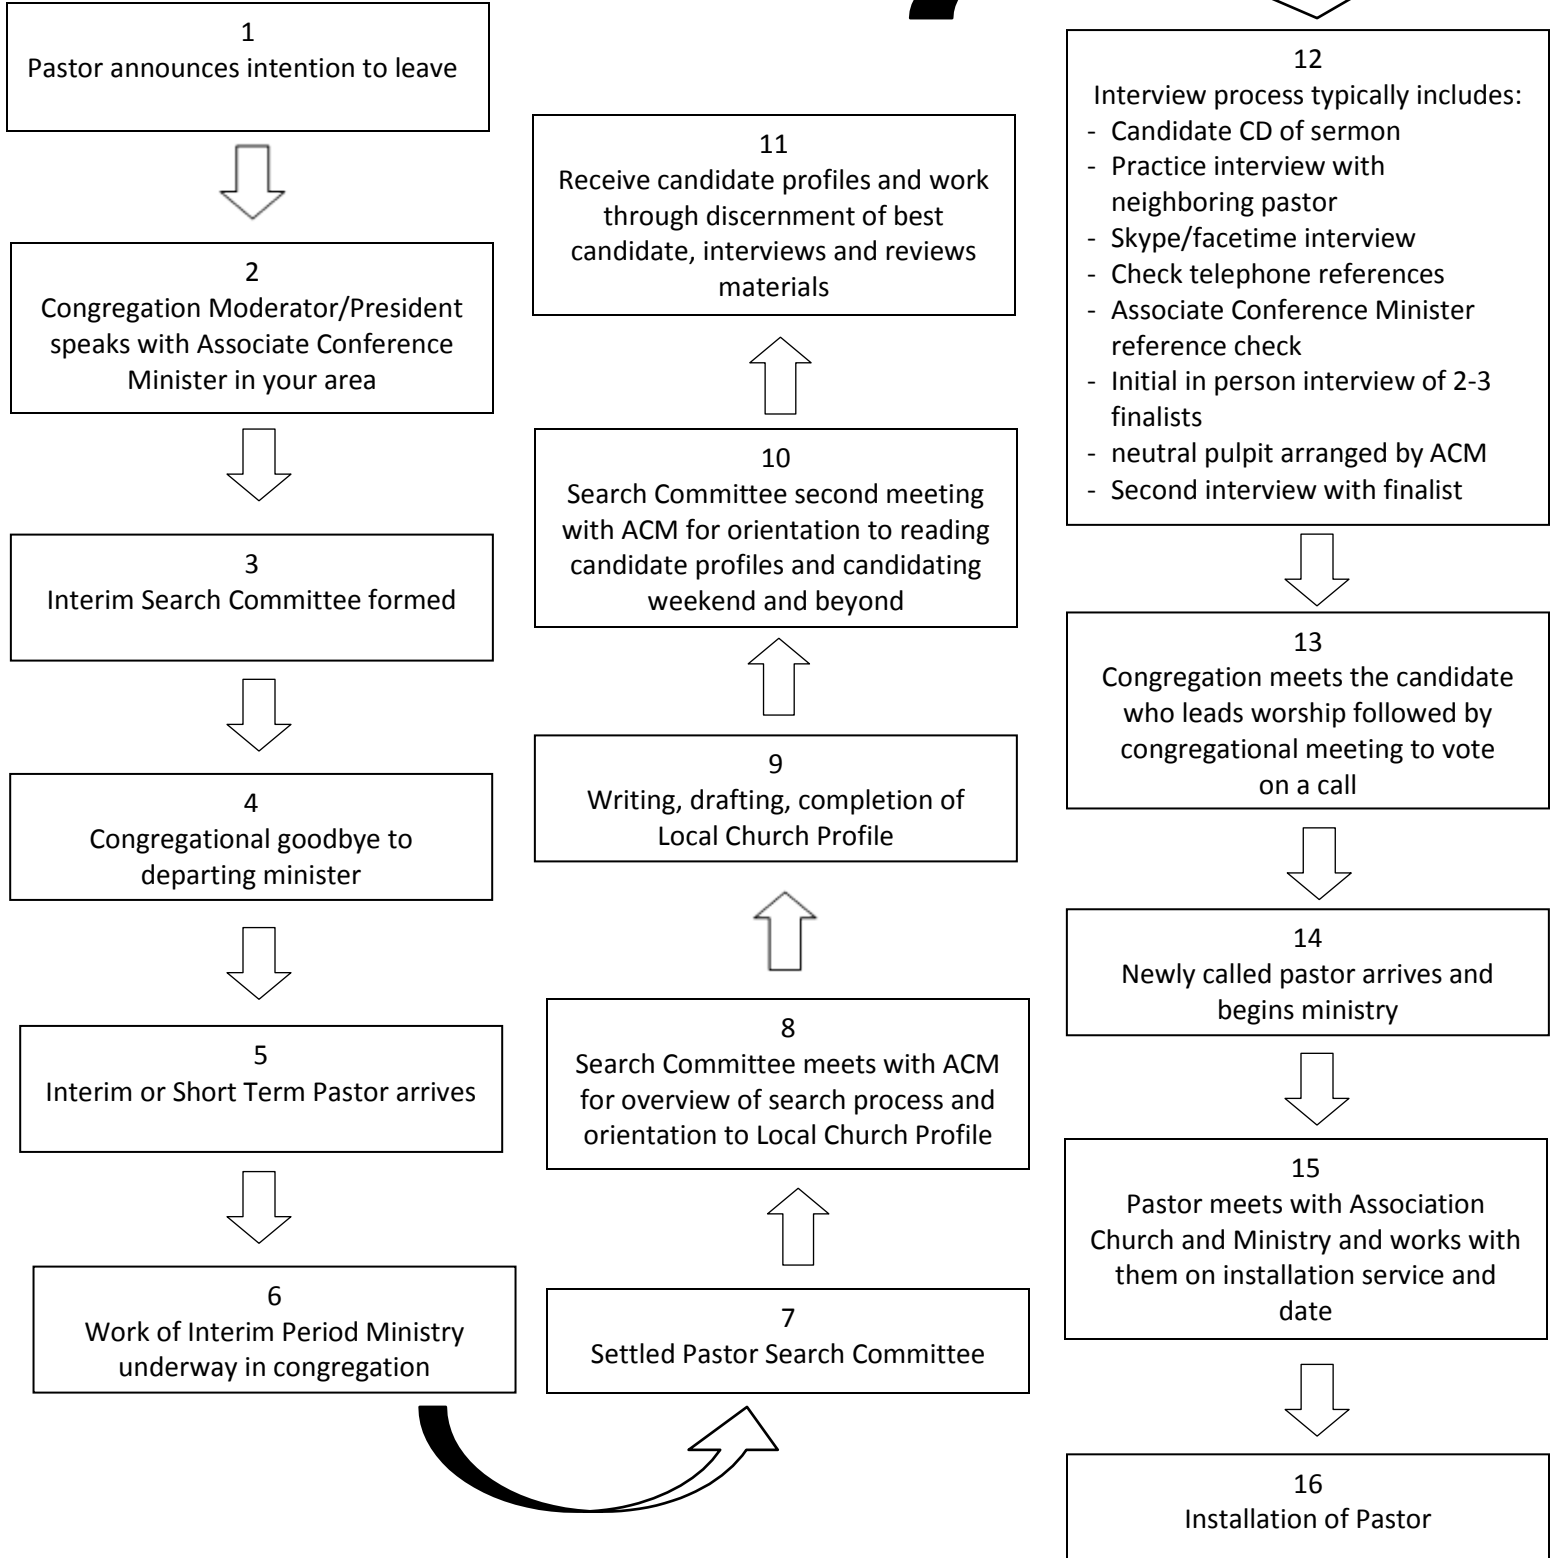

Short Overview of Wisconsin Conference Process to Call a Pastor

This sheet is intended as a condensed overview of the typical search process and highlights the major steps. It is not intended as information on the full process or the process your congregation may be invited to participate in. Crucial in the discernment of the search process will be conversation between your church and your ACM as your present pastor leaves and your church enters ministerial transition.