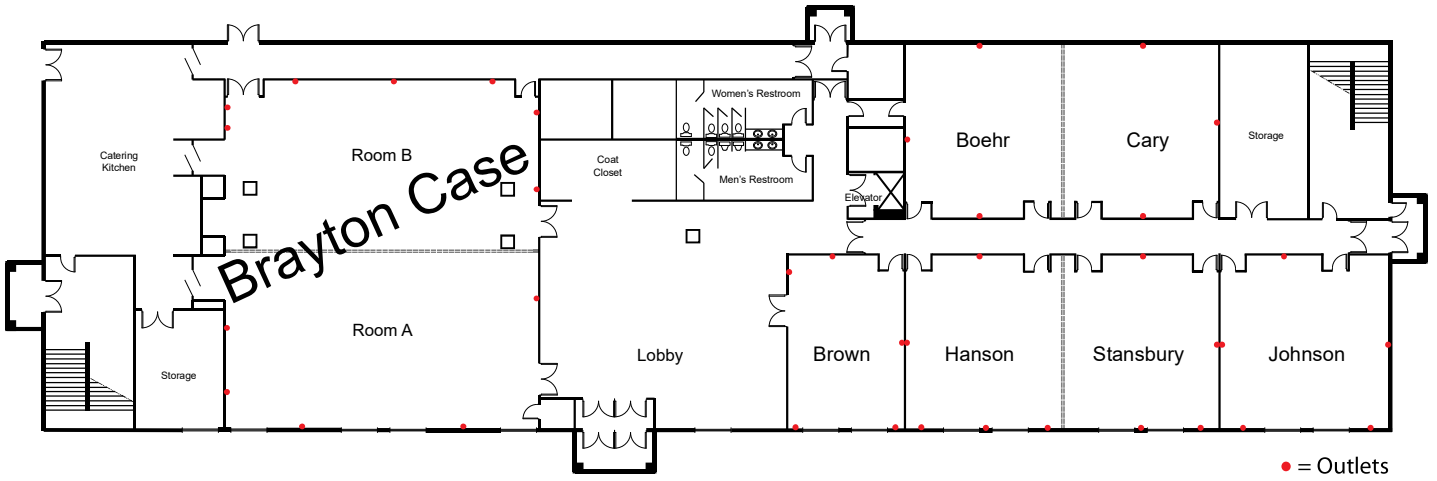

Green Lake

GREEN LAKE CONFERENCE CENTER	
Event	Location
Main meeting	Pillsbury Hall
Exhibits	Lakeview (below Pillsbury)
Breakout sessions	Bauer and Kern
Workshops	Bauer and Kern
Dining	Kraft Center Dining Room
Walking path	-----

Workshop Meeting Room Locations

Kern Lodge

Bauer Lodge