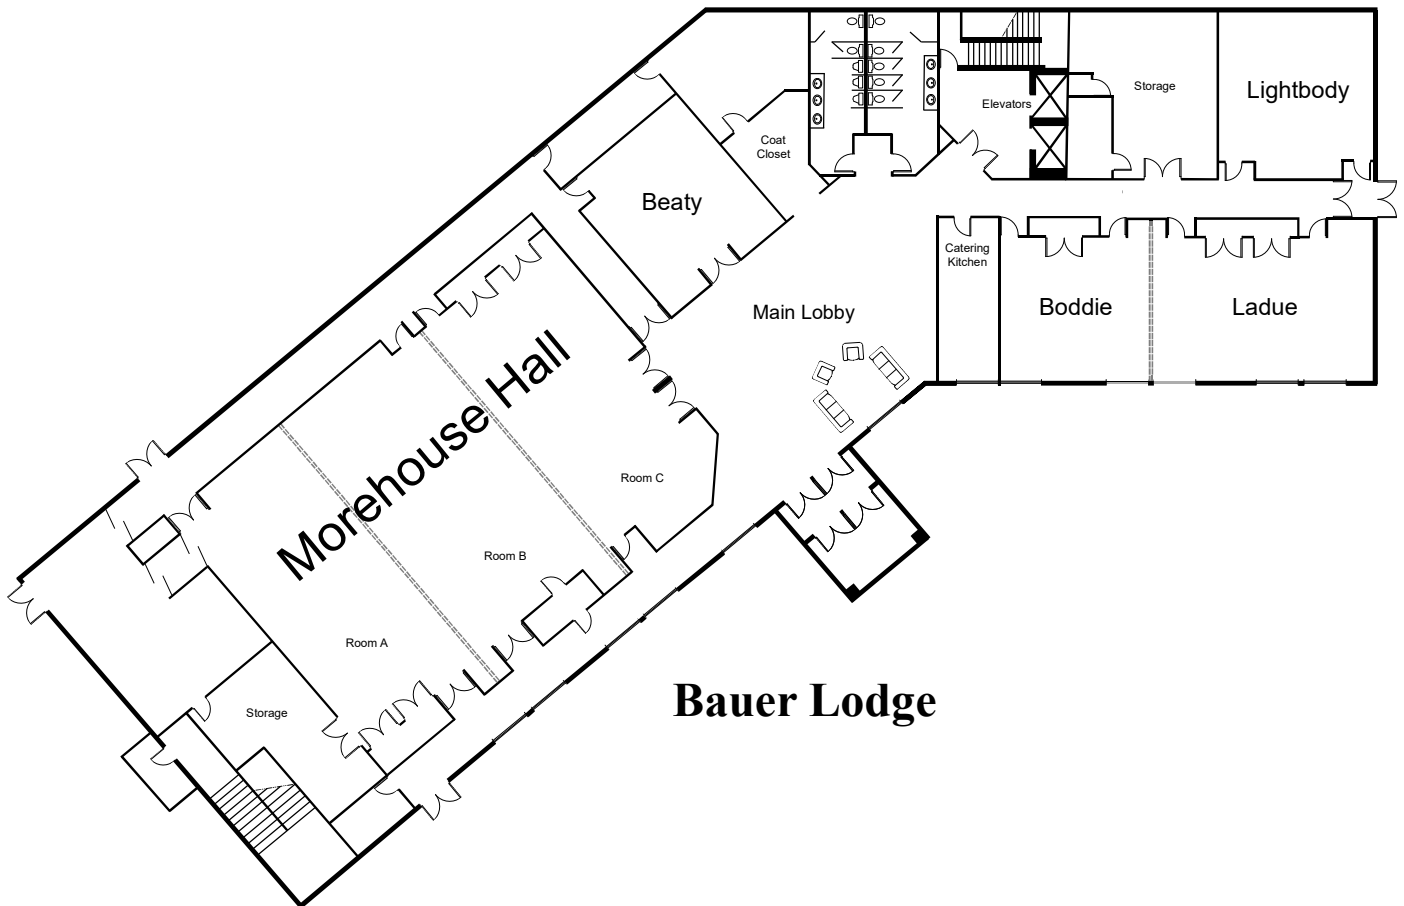

Green Lake

GREEN LAKE CONFERENCE CENTER	
Event	Location
Main meeting	Pillsbury Hall
Exhibits	Lakeview (below Pillsbury)
Breakout sessions	Bauer and Kern
Workshops	Bauer and Kern
Dining	Kraft Center Dining Room
Walking path	-----

Workshop Meeting Room Locations

Kern Lodge

Bauer Lodge