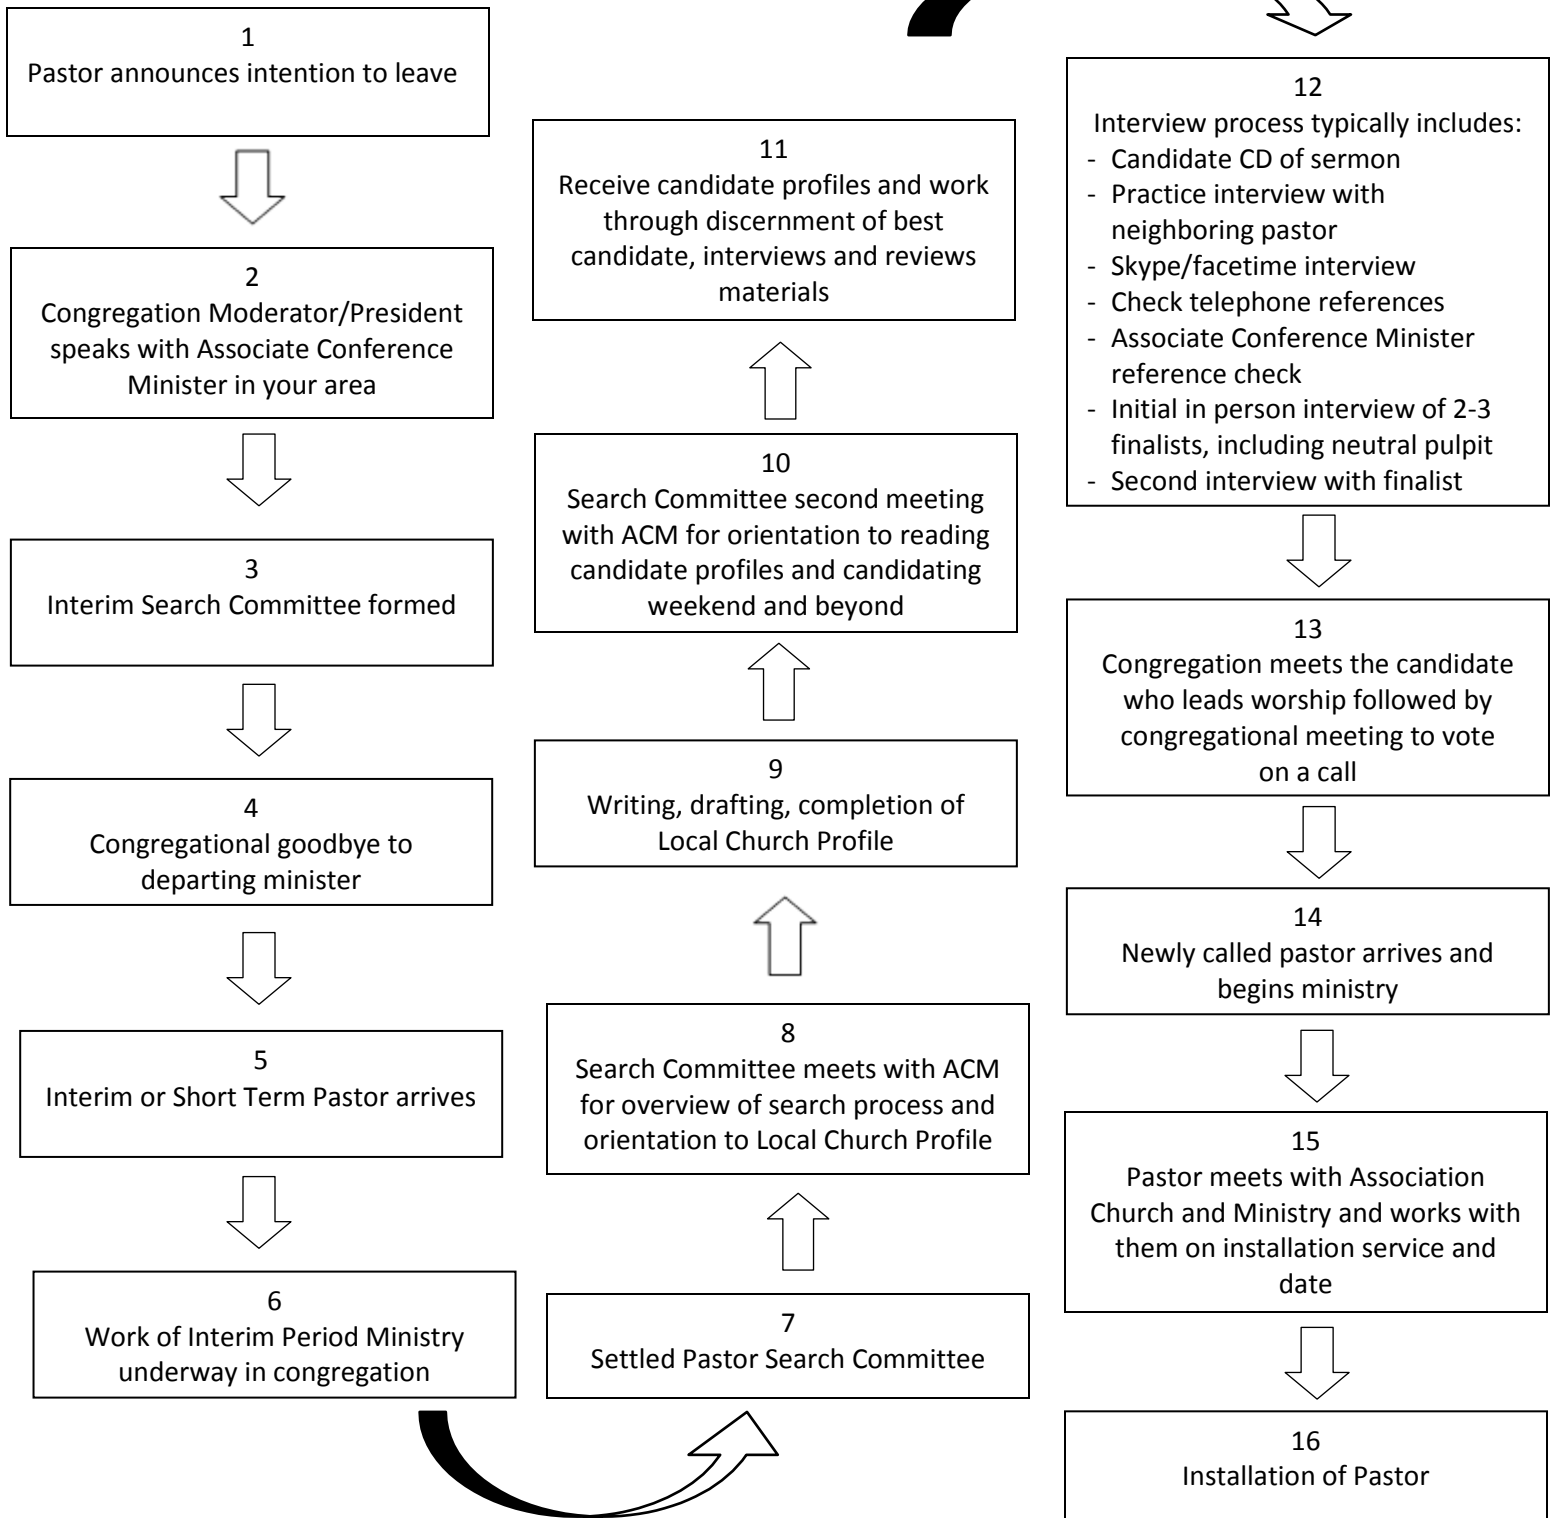

# Short Overview of Wisconsin Conference Process to Call a Pastor

**This sheet is intended as a condensed overview of the typical search process and highlights the major steps. It is not intended as information on the full process or the process your congregation may be invited to participate in. Crucial in the discernment of the search process will be conversation between your church and your ACM as your present pastor leaves and your church enters ministerial transition.**